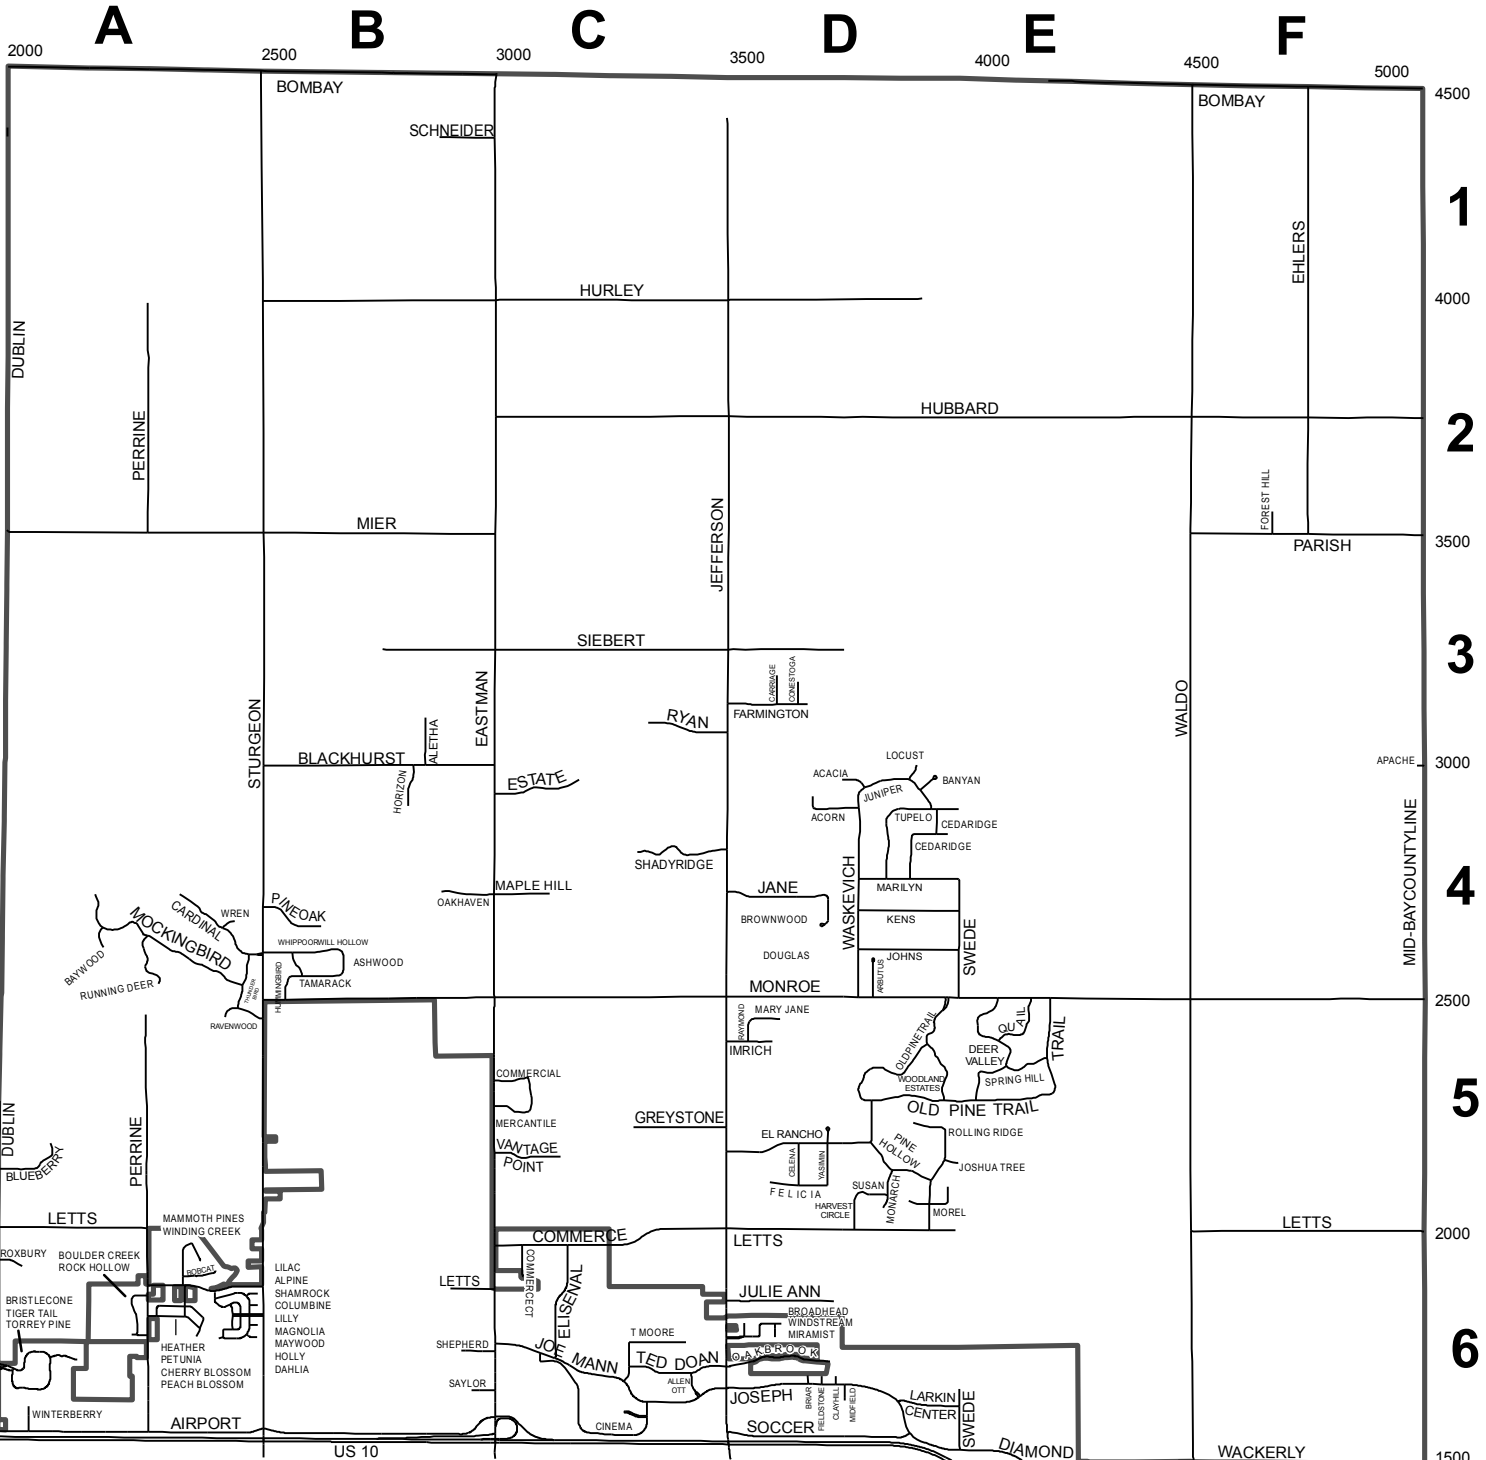

# Larkin Township Road Map

## Midland County, Michigan

### Legend

-  Larkin Township Road
-  Township Boundary